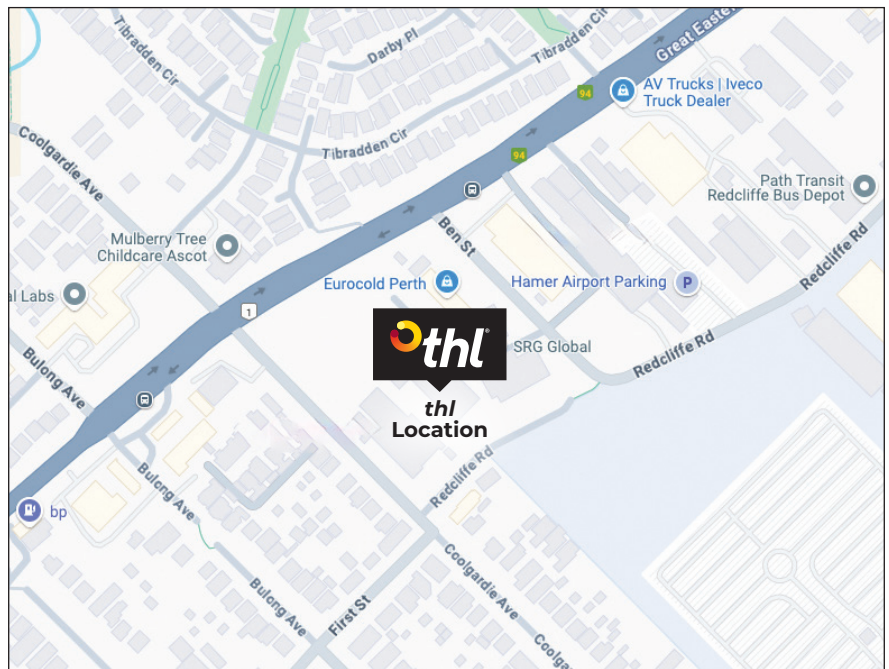

## PERTH - Branch Information

<b>Address</b>	2 Redcliffe Road, Redcliffe, Western Australia 6104
<b>Telephone</b>	+61 8 9479 5208
<b>Distance from Airport</b>	2.2 kilometres / 1.3 miles
<b>Distance from City</b>	10.7 kilometres / 6.6 miles
<b>Branch Hours</b>	<b>1 April – 31 March</b> Monday – Sunday: 9:00am – 3:30pm  All branches are closed on Christmas Day (25 Dec), New Year's Day (01 Jan), Observed Australia Day (26 Jan 2026) and Good Friday (03 April 2026).
<b>Getting to Us</b>	The branch is accessible by taxi, bus or uber; transfers are not available to/from the airport/city. There is no customer parking available inside the grounds of our branch but there is secure parking available at Hamer Parking, 20 Redcliffe Road, Redcliffe (240m from the branch).  If you are arriving at Terminal 1 & Terminal 2 at the airport, you can catch the train to 'Redcliffe Station' which is a 12m walk to the branch.  If you are arriving at Terminal 3 & Terminal 4 at the airport, you can catch a bus to 'Redcliffe Station' which is a short walk to the branch. Please see Perth Airport's website.  From Perth CBD, you can take a 20-minute taxi ride or take Bus Route 40 from outside the Art Gallery of WA. Get off at Ben St and you'll have a 1-minute walk to the branch. For times and fares please see the TransPerth website.

### Nearest Campsite:

Perth Central Caravan Park  
34 Central Avenue, Ascot, WA 6104  
(800m from branch)

### Nearest Fuel Station:

Shell Service Station  
439 Great Eastern Highway,  
Redcliffe WA 6159  
(350m from branch)

### Nearest Supermarket:

Belmont Forum Shopping Centre  
227 Belmont Avenue,  
Cloverdale WA 6105  
(6km from branch)

Scan the QR code to download the **thl Roadtrip App**. You can find and book campgrounds, holiday parks and attractions as well as locate your closest service station, dump stations and more!