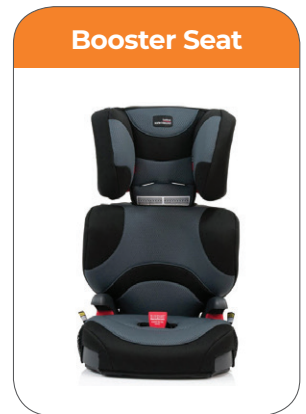

For further details on where your child can sit in our campervans please see overleaf.

ultima plus	cascade	beach	sunset	river
				
<p>● Anchor point positioned here for child seats</p> <p>1 x child seat OR 1 x booster seat positioned here</p>	<p>● Anchor point positioned here for child seats</p> <p>2 x child seats OR 1 x child seat and 1 x booster seat OR 2 x booster seats positioned here</p>	<p>● Anchor point positioned here for child seats</p> <p>2 x child seats OR 1 x child seat and 1 x booster seat OR 2 x booster seats positioned here</p>	<p>● Anchor point positioned here for child seats</p> <p>2 x child seats OR 1 x child seat and 1 x booster seat OR 2 x booster seats positioned here</p>	<p>● Anchor point positioned here for child seats</p> <p>2 x child seats OR 1 x child seat and 1 x booster seat OR 2 x booster seats positioned here</p>